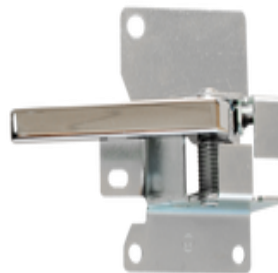

**WINDOW CRANK**

**0850-209**.....9.99  
CHROME & BLACK 77-80

**0851-209**.....9.99  
CHROME 81-87

**DOOR HANDLE INTERIOR**

**0850-451**.....14.99  
BLACK & CHROME LH 78-80

**0850-452**.....14.99  
BLACK & CHROME RH 78-80