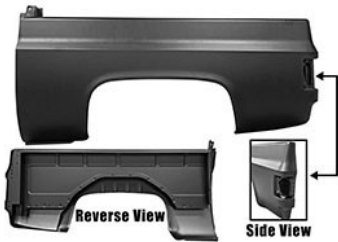

**BLAZER BED SIDES**

- 0853-067.....799.99  
73-75 LH BLAZER/JIMMY COMPLETE BEDSIDE

- 0853-068.....799.99  
73-75 RH BLAZER/JIMMY COMPLETE BEDSIDE

- 081160WB.....759.99  
76-78 RH BEDSIDE W/ ROUND HOLE BLAZER/JIMMY