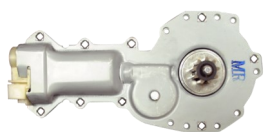

POWER WINDOW MOTOR

0851-999.....49.99
82-87 POWER WINDOW MOTOR