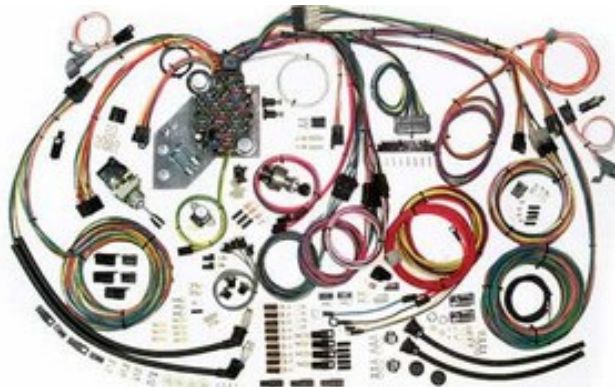

08-510347 (73-82).....879.99