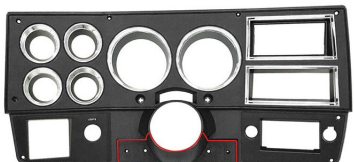

**DASH BEZELS**

08D1100.....189.99  
81-83 DASH BEZEL W/O AC  
W/ STRAIGHT RADIO CAVITY

08D1101.....169.99  
81-83 DASH BEZEL W/ AC, 2 HOLE  
W/ STRAIGHT RADIO CAVITY

08D1102.....189.99  
84-87 DASH BEZEL W/O AC, 1 HOLE  
W/ NOTCHED RADIO CAVITY