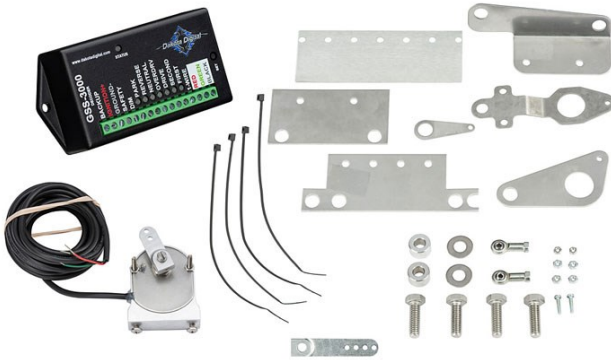

08-GSS-3000.....UNIVERSAL GEAR SHIFT SENDING UNIT.....129.95
The GSS-3000 is a new generation of gear-shift (detent) position system from Dakota Digital. We've minimized the decoder (the brain of the system), and the new, smaller size with inboard terminals allows for easier installation. Able to be used with a Dakota Digital instrument system or on its own, this versatile unit can relay transmission gear position to a **VFD, VHX, HDX** or **RTX** instrument system, as well as the **DGS-series** of standalone indicators.

- Built-in outputs for reverse lights (up to 15 amps) and neutral safety switch (with supplied 30amp relay).
- Easy setup and calibration.
- User-calibrated for 2-4 forward shifter detent locations, plus Park, Reverse and Neutral.
- Stainless steel and aluminum mounting hardware included for a variety of transmissions.

Includes: Mounting hardware included to fit automatic transmissions including GM TH350, TH400, 700R4, 4L60/70/80, as well as Ford C-4 and C-6. Other transmissions will utilize the included universal mounting bracket.

GSS-3000 supercedes the GSS-1000 and GSS-2000