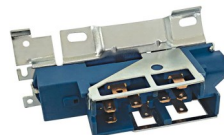

08GF106.....29.99
69-83 IGNITION SWITCH W/ TILT