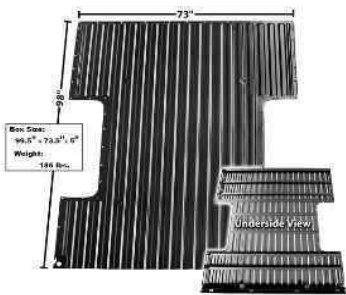

COMPLETE BED FLOOR

- 0850-423.....24.99
  76-87 LH FLEETSIDE TAILGATE LATCH ASSEMBLY
- 0850-424.....24.99
  76-87 RH FLEETSIDE TAILGATE LATCH ASSEMBLY
- 0850-322.....1049.99
  6' STEEL 73-87
- 0850-321.....1219.99
  8' STEEL 73-87