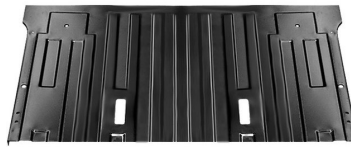

BED PATCH PANELS

- 0853-099.....119.99
  73-91 JIMMY/BLAZER BED FLOOR FRONT SECTION