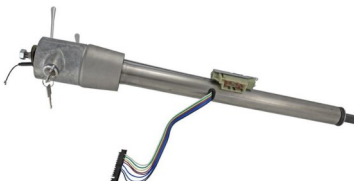

08FR30006.....842.99
73-87 CHEVROLET GMC TRUCK
FLOOR SHIFT TILT. 1"- DD SHAFT
PAINTABLE MILL FINISH. COLUMN IS 35"
UNIVERSAL JOINTS MAY BE REQUIRED FOR PROPER FITMENT