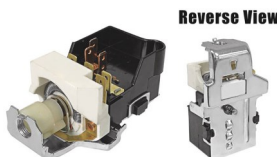

0884-13770.....19.99
84-87 DOME LAMP HOUSING

0884-13783.....7.99
84-87 DOME LAMP LENS WHITE

0884-13783-CLR.....12.99
84-87 DOME LAMP LENS CLEAR

HEADLAMP SWITCH

08LH01A.....24.99
73-91 HEADLAMP SWITCH