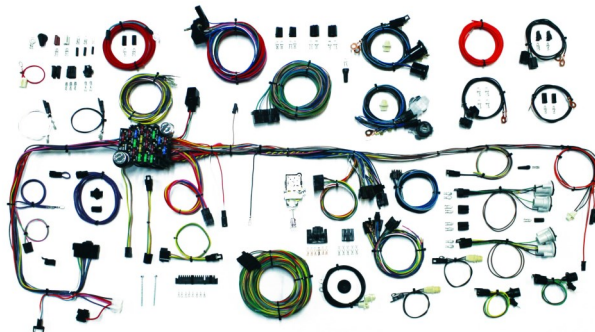

08-510706 (83-87).....929.99

DIRECT REPLACEMENT COMPLETE WIRING HARNESSES FOR YOUR 73-87