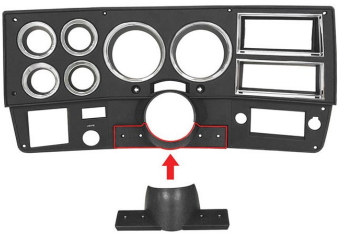

**DASH BEZELS**

08D1100.....189.99  
81-83 DASH BEZEL W/O AC  
W/ STRAIGHT RADIO CAVITY

08D1101.....169.99  
81-83 DASH BEZEL W/ AC, 2 HOLE  
W/ STRAIGHT RADIO CAVITY

08D1102.....189.99  
84-87 DASH BEZEL W/O AC, 1 HOLE  
W/ NOTCHED RADIO CAVITY