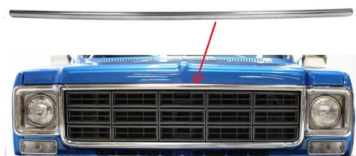

GRILLE MOLDING

08155-4073-1 .....32.99
73-78 UPPER GRILLE MOLDING

08155-4079-1 .....32.99
79-80 UPPER GRILLE MOLDING

08155-4081-1 .....34.99
81-82 UPPER GRILLE MOLDING

08-M1116 .....19.99
83-88 UPPER GRILLE MOLDING