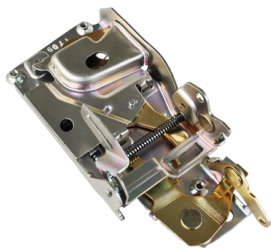

**0855-46335-S**.....12.99  
55-91 DOES 1 DOOR, INCLUDES 2  
PINS AND 4 BUSHINGS

**08L0010**.....22.99  
55-91 DOES 2 DOORS, INCLUDES 4  
PINS AND 8 BUSHINGS

**DOOR LATCH**

Reverse View

**0850-821**.....89.99  
73-82 LH DOOR LATCH CHEVROLET/  
GMC TRUCK, BLAZER, SUBURBAN  
**0850-822**.....89.99  
73-82 RH DOOR LATCH CHEVROLET/  
GMC TRUCK, BLAZER, SUBURBAN