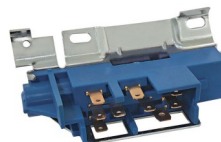

08GF1085.....24.99
69-83 IGNITION SWITCH W/O TILT