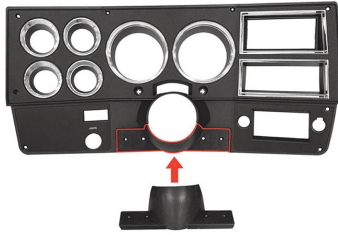

**DASH BEZELS**

08D1100.....189.99  
81-83 DASH BEZEL W/O AC  
W/ STRAIGHT RADIO CAVITY

08D1101.....169.99  
81-83 DASH BEZEL W/ AC, 2 HOLE  
W/ STRAIGHT RADIO CAVITY

08D1102.....189.99  
84-87 DASH BEZEL W/O AC, 1 HOLE  
W/ NOTCHED RADIO CAVITY