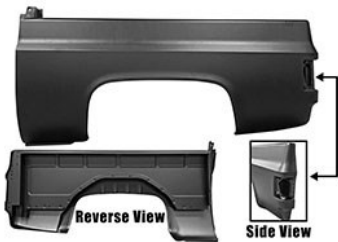

- 081160WC.....759.99
  79-91 RH BEDSIDE W/ SQUARE HOLE BLAZER/JIMMY