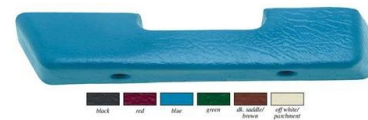

0872-56665-LBK.....34.99
1972 CHEVROLET/GMC TRUCK
LH BLACK ARM REST
0872-56665-RBK.....34.99
1972 CHEVROLET/GMC TRUCK
RH BLACK ARM REST

0872-56665-LBL.....34.99
1972 CHEVROLET/GMC TRUCK
LH BLUE ARM REST

0872-56665-RBL.....34.99
1972 CHEVROLET/GMC TRUCK
RH BLUE ARM REST