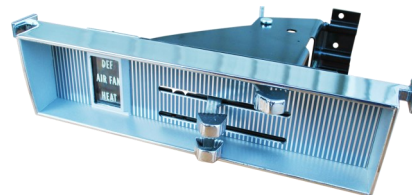

0867-17525-WOACC.....129.99
67-72 HEATER CONTROLS WITH CHROME FACE W/O A/C
0867-17525-WOACB.....129.99
67-72 HEATER CONTROL ASSEMBLY BLACK FACE W/O AC