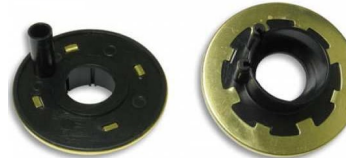

0867-13304-WT.....14.99
1967-72 CHEVROLET/GMC TRUCK
TURN SIGNAL CANCEL CAM WITH TILT