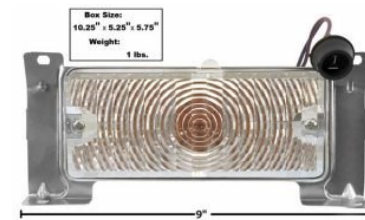

08LP12.....64.99
AMBER RH 67-68

08LP13B.....64.99
Clear LH 69-70