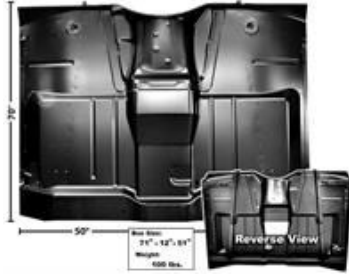

081106ATC.....969.99
COMPLETE w BRACE 64-66