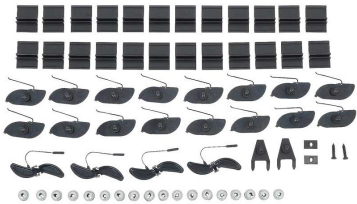

0869-92000-LBC.....124.99
1969-72 CHEVROLET/GMC TRUCK
LOWER MOLDING COMPLETE CLIP
SET LWB METAL PUSH-IN & SCREW IN

0869-82000-SBA.....64.99
1969-72 CHEVROLET/GMC TRUCK
UPPER MOLDING COMPLETE CLIP SET
SWB ADHESIVE & METAL

0869-82000-LBA.....69.99
1969-72 CHEVROLET/GMC TRUCK
UPPER MOLDING COMPLETE CLIP SET
LWB ADHESIVE & METAL

0869-92000-SBA.....84.99
1969-72 CHEVROLET/GMC TRUCK
LOWER MOLDING COMPLETE CLIP
SET SWB ADHESIVE & METAL

0869-92000-LBA.....94.99
1969-72 CHEVROLET/GMC TRUCK
LOWER MOLDING COMPLETE CLIP
SET LWB ADHESIVE & METAL