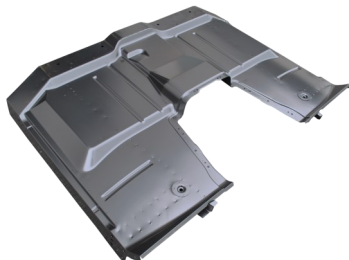

0848-207.....1029.99
COMPLETE w BRACE 64-66 fits 63
without torsion suspension HIGH
HUMP TRANS

1107HB.....4WD.....699.99
69-72 BLAZER CAB FLOOR 4WD

0848-307.....29.99
REAR OE STYLE LH 60-72

0867-5001-3/4.....129.99
67-72 CAB MOUNT KIT 3/4-1 TON
2WD & 1/2-1 TON