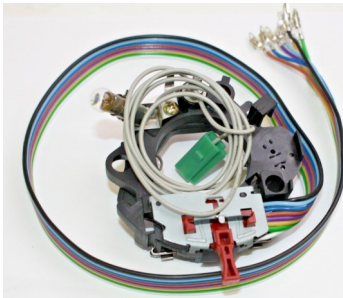

0869-13000-WTOG.....59.99
1969-72 CHEVROLET/GMC TRUCK
TURN SIGNAL SWITCH WITH TILT