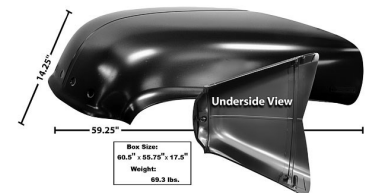

HOODS

0846-030.....839.99
47-53 CHEVROLET ONLY
STANDARD HOOD 2PC

0846-032.....809.99
47-53 CHEVROLET ONLY
HOOD 1 PIECE NO CENTER MOLDING
W/EMBLEM HOLES