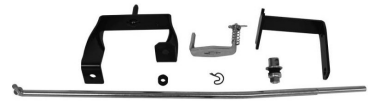

TRANSMISSION SHIFT LINKAGE

0867-7240-KIT.....94.99
1967-72 CHEVROLET/GMC TRUCK
AUTOMATIC SHIFT LINKAGE KIT
(SMALL BLOCK 2WD W/ TH350 OR
TH400 TRANSMISSION)