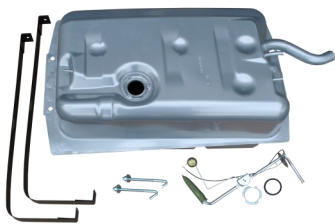

GAS TANK FILLER KIT ORIG TNK

0857-401.....349.99
69-72 BLAZER WITH OE STYLE FILLER NECK

0846-403 49-54.....74.99

0847-403 55-59.....74.99

0867-9310-BFKIT2 .....279.99

W/ 90 OHM SENDER & STAPS. UNDER BED FOR 67-72 TRUCKS **17 G TOP FILL**

0863-9310-BFKIT2 .....279.99

W/ 30 OHM SENDER & STAPS. UNDER BED FOR 63-66 TRUCKS **17 G TOP FILL**

0848-403 60-66.....89.99

GAS CAPS

0838-18416-SS 11.99

1938-71 Chev/ GMC Gas cap Polished stainless steel, vented

0872-18416-SS 11.99

1972-78 Truck

0847-18416-C 19.99

1938-71 Locking gas cap Chrome with two keys

KUSTOM FUEL TANKS

08-4753CT.....499.99

47-53 ALUMINUM UNDER BED TANK 16 GAL TOP FILL

08-4753CT-SF.....499.99

47-53 ALUMINUM UNDER BED TANK 16 GAL SIDE FILL

08-4753CT-FI.....499.99

47-53 ALUMINUM UNDER BED TANK 16 GAL TOP FILL **FOR FUEL INJECTION**

08-4753CT-SF-FI.....499.99

47-53 ALUMINUM UNDER BED TANK 16 GAL SIDE FILL **FOR FUEL INJECTION**

08-5559CT.....499.99

55-59 ALUMINUM UNDER BED 16 GAL

08-5559CT-SF.....499.99

55-59 ALUMINUM UNDER BED TANK 16 GAL SIDE FILL

08-5559CT-FI.....499.99

55-59 ALUMINUM UNDER BED TANK 16 GAL TOP FILL **FOR FUEL INJECTION**

08-5559CT-SF-FI.....499.99

55-59 ALUMINUM UNDER BED TANK 16 GAL SIDE FILL **FOR FUEL INJECTION**

08-6072CT.....499.99

60-72 ALUMINUM UNDER BED 17GAL

08-6072CT-SF.....499.99

60-72 ALUMINUM UNDER BED TANK 17 GAL SIDE FILL

08-6072CT-FI.....499.99

60-72 ALUMINUM UNDER BED TANK 17 GAL TOP FILL **FOR FUEL INJECTION**

08-6072CT-SF-FI.....499.99
67-72 ALUMINUM UNDER BED TANK 17 GAL SIDE FILL **FOR FUEL INJECTION**

KUSTOM FILLER CAPS

08KUST-9040.....64.99

KUSTOM CAP 47-72

FILLER NECK/UNDER BED

HOSE CONNECTOR KIT

08KUST-9060.....14.99

SENDING UNIT FOR FUEL CELL

08KUST-030.....49.99

0-30 OHM UNIVERSAL SENDING UNIT

08KUST-090.....49.99