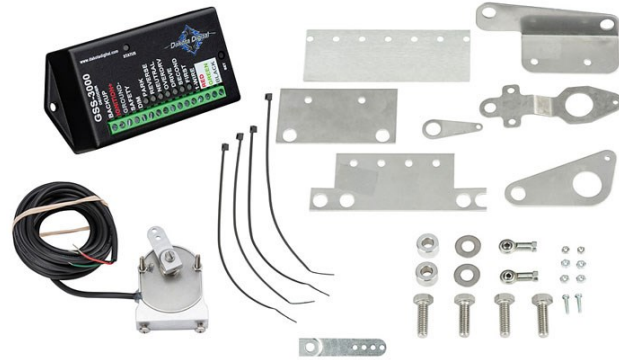

08-GSS-3000.....UNIVERSAL GEAR SHIFT SENDING UNIT.....129.95

The GSS-3000 is a new generation of gear-shift (detent) position system from Dakota Digital. We've minimized the decoder (the brain of the system), and the new, smaller size with inboard terminals allows for easier installation. Able to be used with a Dakota Digital instrument system or on its own, this versatile unit can relay transmission gear position to a VFD, VHX, HDX or RTX instrument system, as well as the DGS-series of standalone indicators.

- Built-in outputs for reverse lights (up to 15 amps) and neutral safety switch (with supplied 30amp relay).
- Easy setup and calibration.
- User-calibrated for 2-4 forward shifter detent locations, plus Park, Reverse and Neutral.
- Stainless steel and aluminum mounting hardware included for a variety of transmissions.

Includes: Mounting hardware included to fit automatic transmissions including GM TH350, TH400, 700R4, 4L60/70/80, as well as Ford C-4 and C-6. Other transmissions will utilize the included universal mounting bracket.

GSS-3000 supercedes the GSS-1000 and GSS-2000